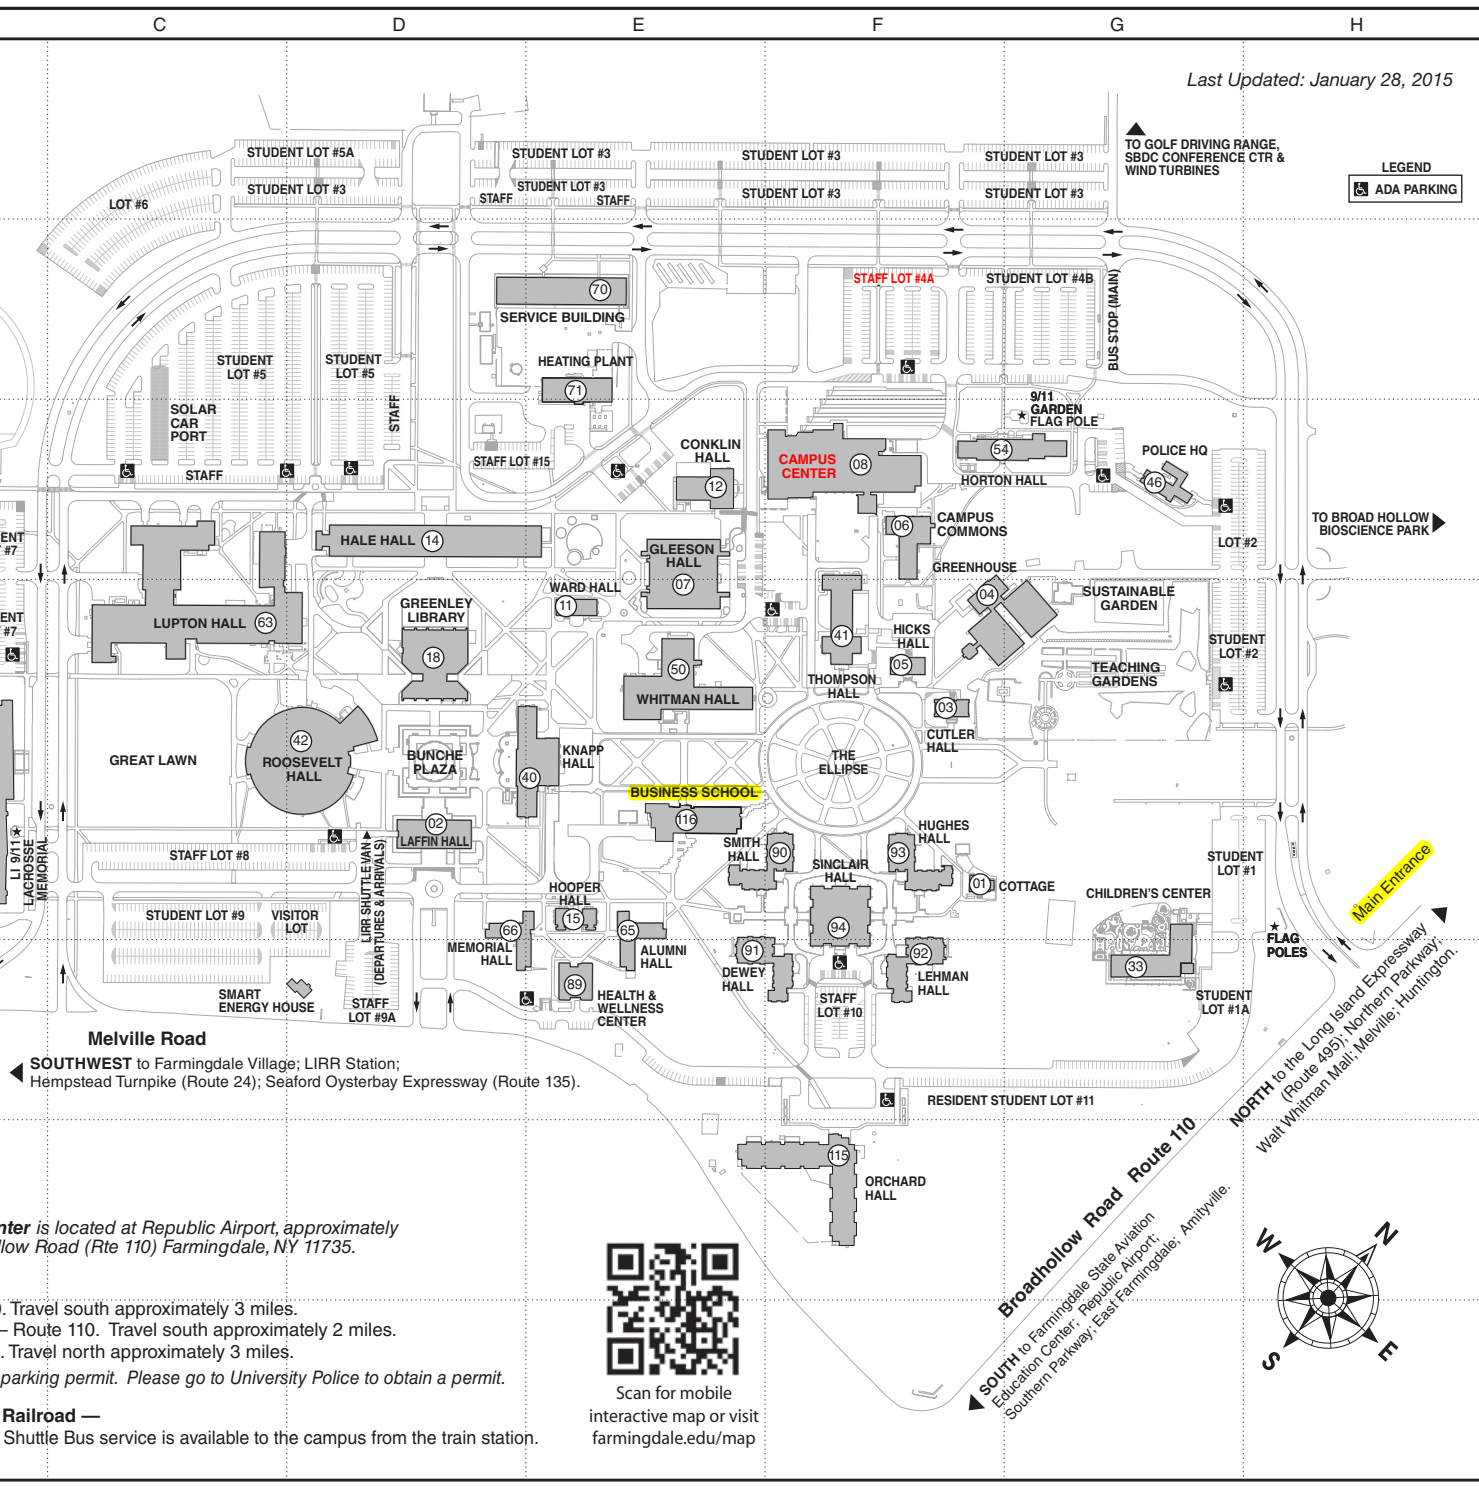

Admissions	631-420-2200
Campus Operator	631-420-2000
University Police	631-420-2111

* The Farmingdale State Aviation Education Center is located at Republic Airport, approximately 1.5 miles south of the campus, at 885 Broadhollow Road (Rte 110) Farmingdale, NY 11735.

Directions to the campus via Automobile —

- Northern State Parkway: Exit 40S – Route 110. Travel south approximately 3 miles.
- Long Island Expressway (495): Exit 49 South – Route 110. Travel south approximately 2 miles.
- Southern State Parkway: Exit 32N – Route 110. Travel north approximately 3 miles.

All vehicles parked on campus must have a valid parking permit. Please go to University Police to obtain a permit.

Directions to the campus via the Long Island Railroad —

- Ronkonkoma branch to the Farmingdale Station. Shuttle Bus service is available to the campus from the train station.

LEGEND
ADA PARKING

Scan for mobile interactive map or visit farmingdale.edu/map

Main Entrance
* FLAG POLES
* TO GOLF DRIVING RANGE, SBDC CONFERENCE CTR & WIND TURBINES
* TO BROAD HOLLOW BIOSCIENCE PARK
* SOUTH to Farmingdale State Aviation Education Center - Republic Airport, Southern Parkway - East Farmingdale, Amityville.
* NORTH to the Long Island Expressway (Route 495) Northern Parkway - Huntington.

Melville Road
* SOUTHWEST to Farmingdale Village; LIRR Station; Hempstead Turnpike (Route 24); Seaford Oysterbay Expressway (Route 135).